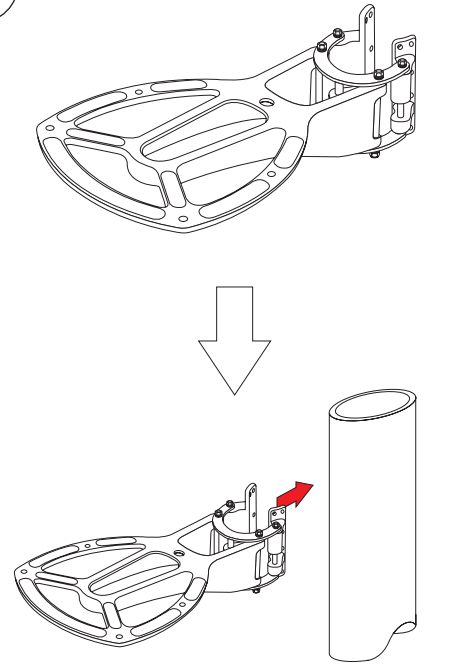

SM-AD-ISO

x4

x2

x8

x2

x2

x1

5/16" = 8mm

3/16" = 4.7mm

Tef-Gel or equivalent

1

2

3

4

5

6