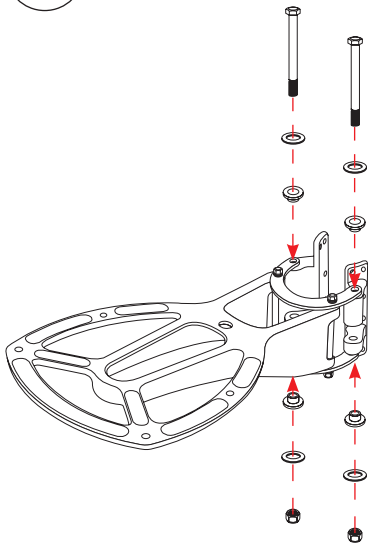

SM-AD-ISO

x4

x2

x8

x2

x2

x1

5/16" = 8mm

3/16" = 4.7mm

Tef-Gel or equivalent

1

2

3

4

5

6