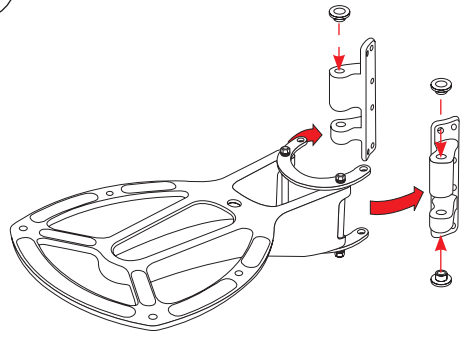

SM-AD-ISO

x4

x2

x8

x2

x2

x1

5/16" = 8mm

3/16" = 4.7mm

Tef-Gel or equivalent

1

2

3

4

5

6

7

8

9

10

11

12

13

14