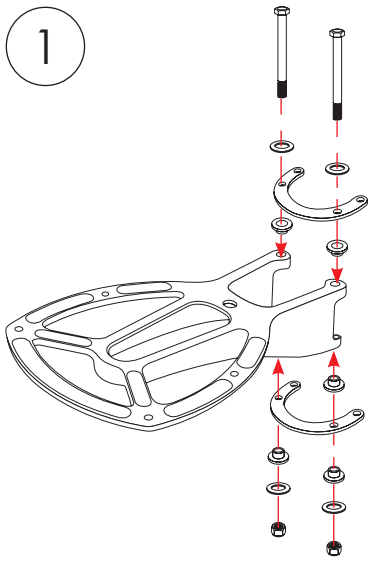

SM-AD-ISO

x4

x2

x8

x2

x2

x1

5/16" = 8mm

3/16" = 4.7mm

Tef-Gel or equivalent

1

2

3

4

5

6