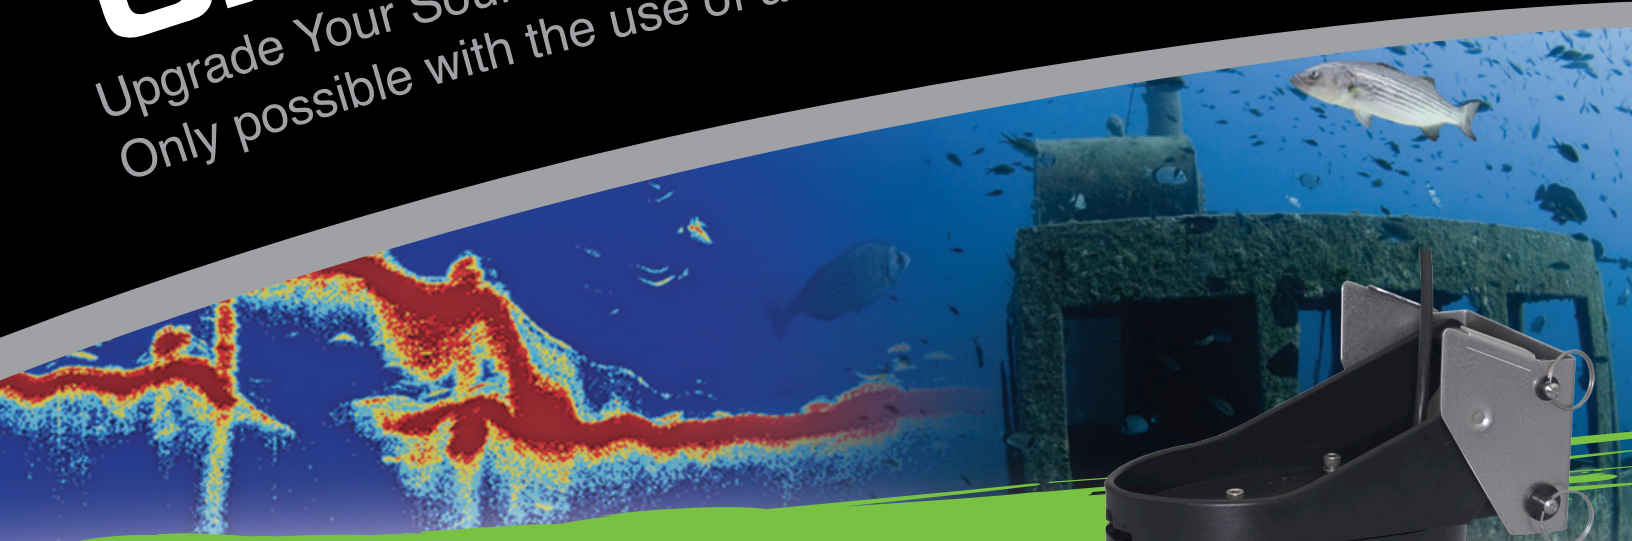

CHIRP

Upgrade Your Sounder to a Serious Fishfinding Machine!
Only possible with the use of an AIRMAR broadband transducer.

TM265LH/ TM265LM

WHEN YOUR LIVING DEPENDS ON FINDING FISH...

Rely on Airmar's new broadband transducers for the ultimate fishing mission. Whether you're a commercial fisherman, charter captain, or tournament angler, there's a new game in town! CHIRP transducers enable bottom detection down to 3,000 m (10,000') with 5 to 10 times greater detail and resolution so precise it's possible to distinguish between individual baitfish, game fish, and underwater structures. One transducer delivers up to 103 kHz of total bandwidth in just one installation, saving customers time and money.

- 8 Internal Broadband Ceramics
- Depth & fast response water temperature sensor
- Urethane housing and stainless steel mounting bracket
- Boat Size: 8 m to 12 m (25' to 40')
- Boat type: Outboards, I/O
- Hull type: Fiberglass, Wood, Metal
- Can retrofit to existing TM258 & TM260 bracket