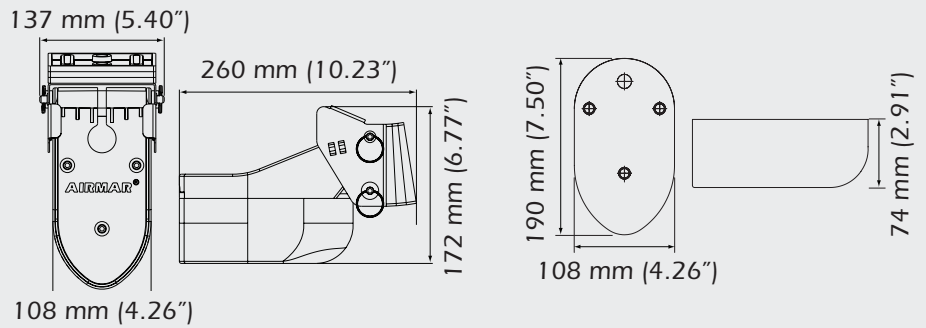

- 8 Internal Broadband Ceramics
- Depth & fast response water temperature sensor
- Urethane housing and stainless steel mounting bracket
- Boat Size: 8 m to 12 m (25' to 40')
- Boat type: Outboards, I/O
- Hull type: Fiberglass, Wood, Metal
- Can retrofit to existing TM258 & TM260 bracket

AIRMAR[®]
TECHNOLOGY CORPORATION

Sensing Technology

Small Boat Products
TRANSOM MOUNT

CHIRP

TM265LH/ TM265LM

INSTALLATION AND DIMENSIONS

**DEEPER.
BROADER.
CLEARER.**

GAME CHANGING TECHNOLOGY.